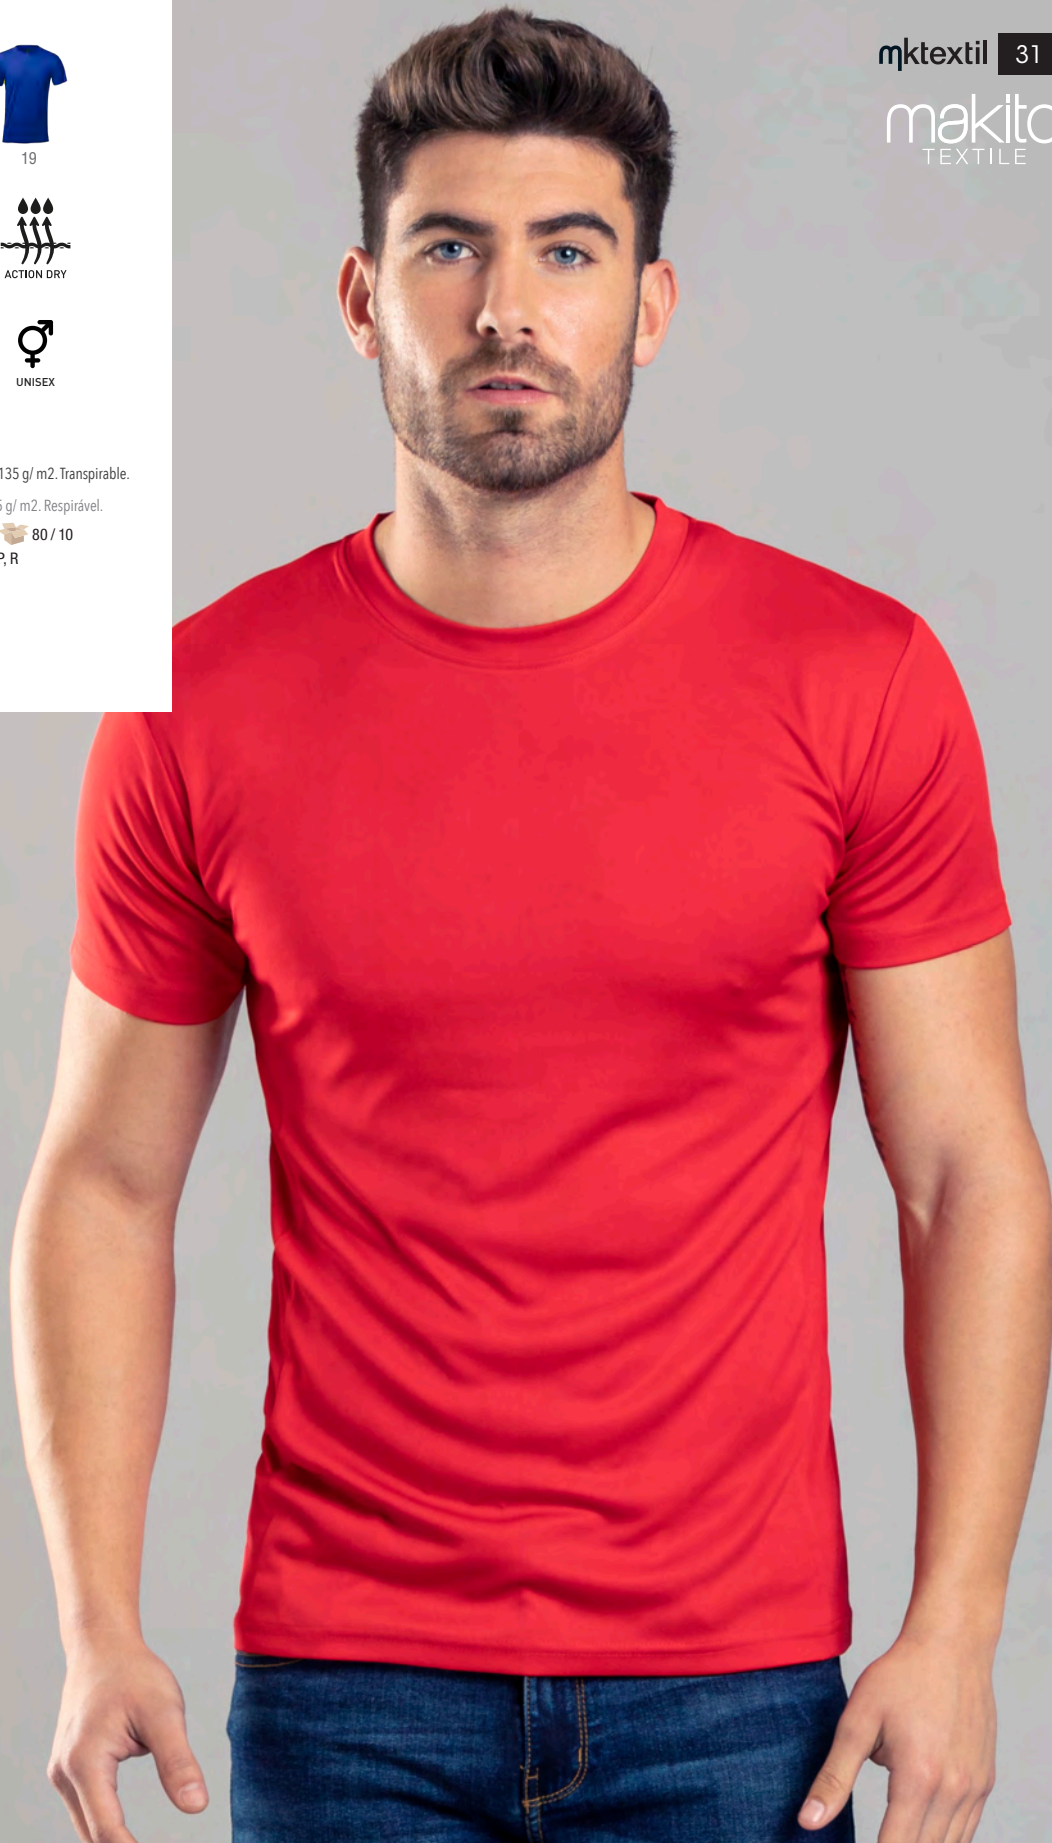

Print Code: F(6), M, N(8), O, P, R

TECHNICAL
100% polyester/
elastane fabric

135 gsm.

TECHNICAL
100% polyester
fabric

135 gsm.

135 gsm.

RAGLAN
SLEEVE

02