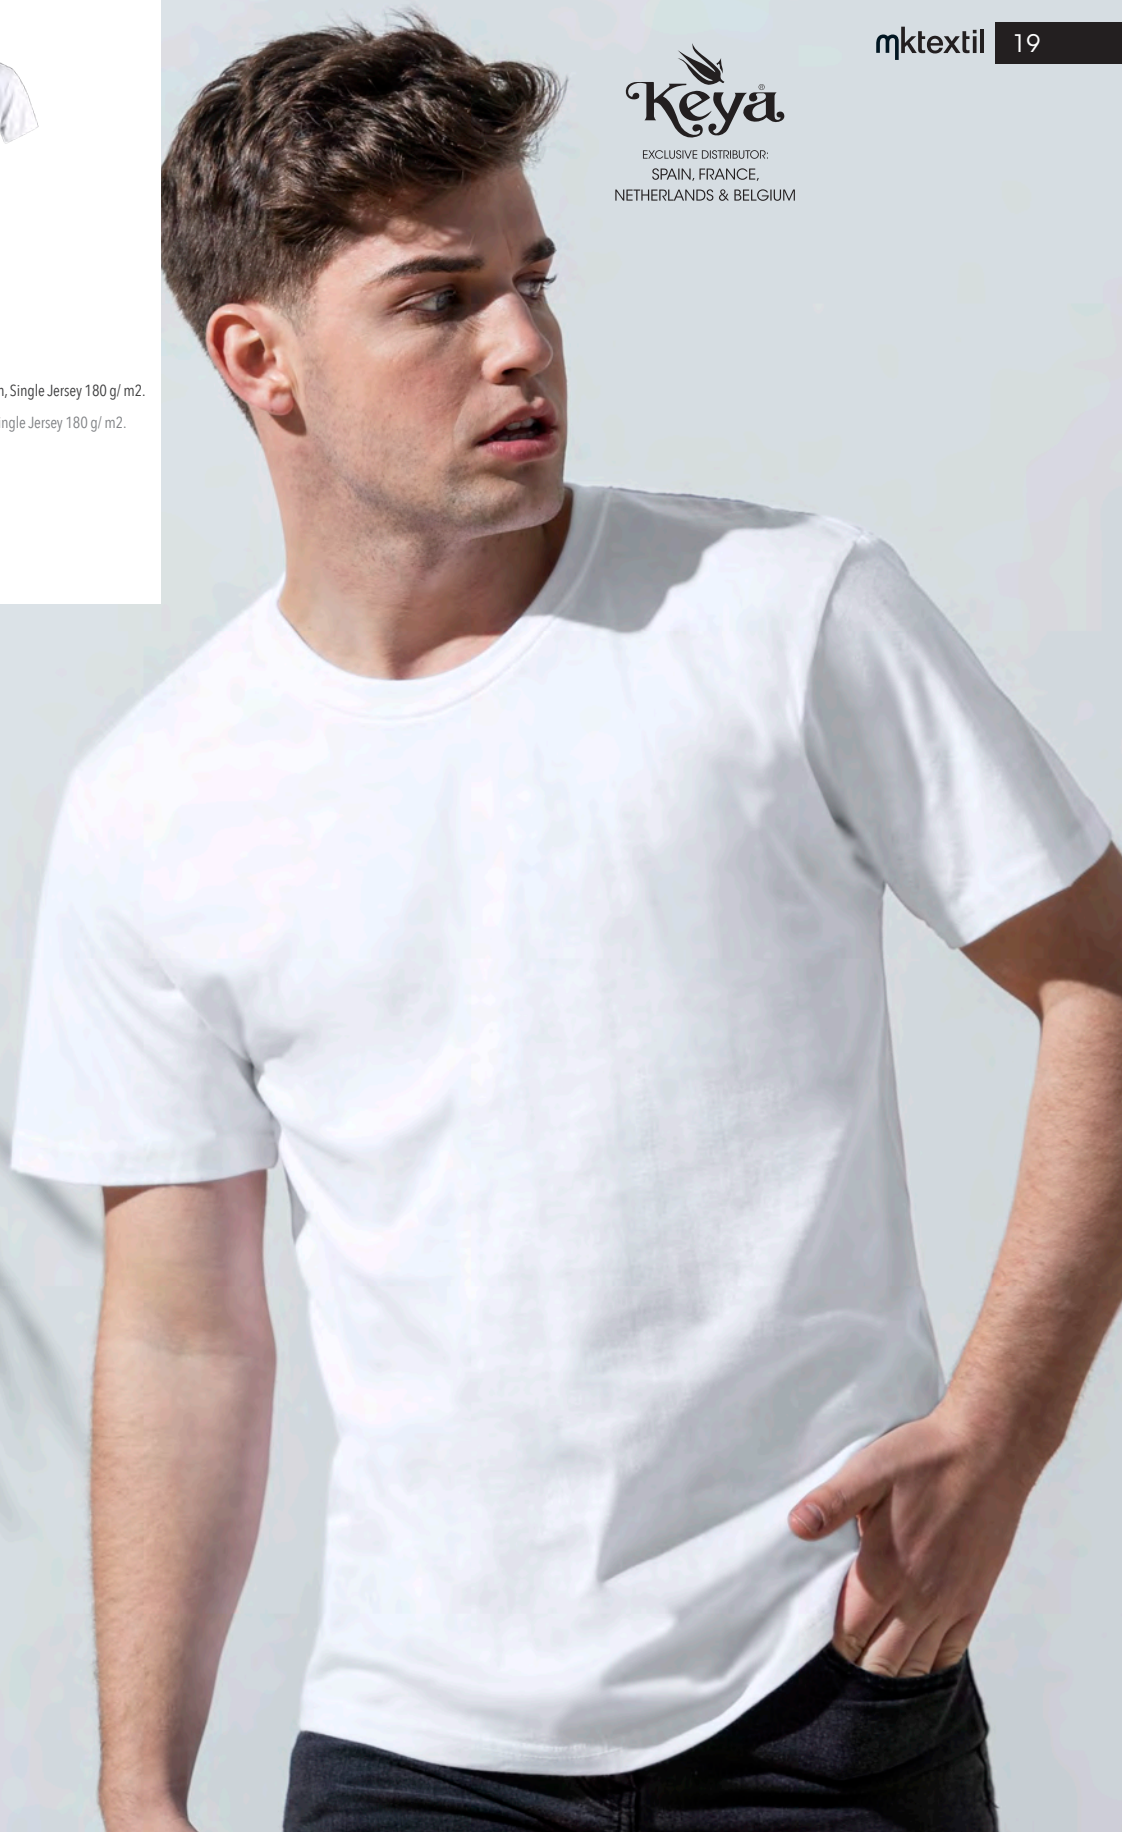

Keya

EXCLUSIVE DISTRIBUTOR:
SPAIN, FRANCE,
NETHERLANDS & BELGIUM

MC180-OE

5860

Camiseta Adulto Blanca "keya". 100% Algodón Grueso Ring Spun, Single Jersey 180 g/ m2.

T-Shirt Adulto Branca "keya". 100% Algodão Grosso Ring Spun, Single Jersey 180 g/ m2.

S, M, L, XL, XXL, 3XL 100 / 10

Print Code: F(6), N(8), M, O, P

100% HEAVY
COTTON

180 gsm.