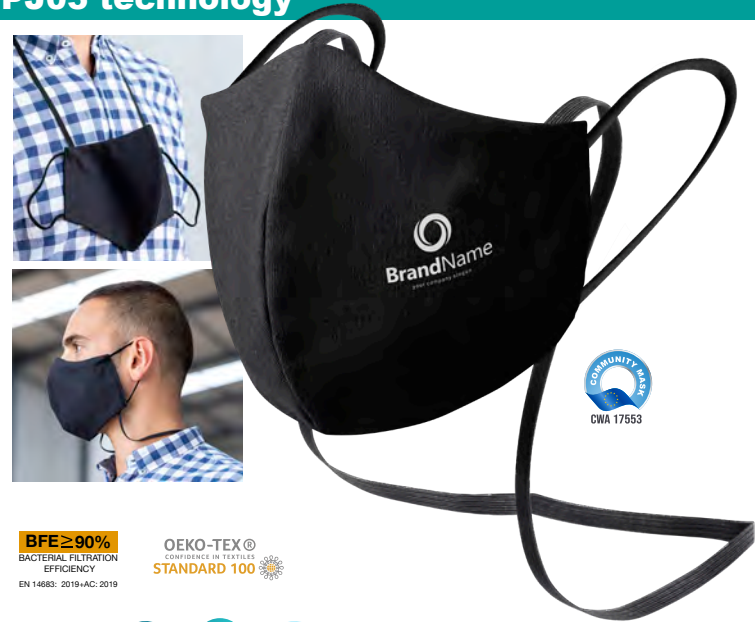

ANTIVIRAL & ANTIBACTERIAL TREATMENT
HeiQ Viroblock NPJ03 technology